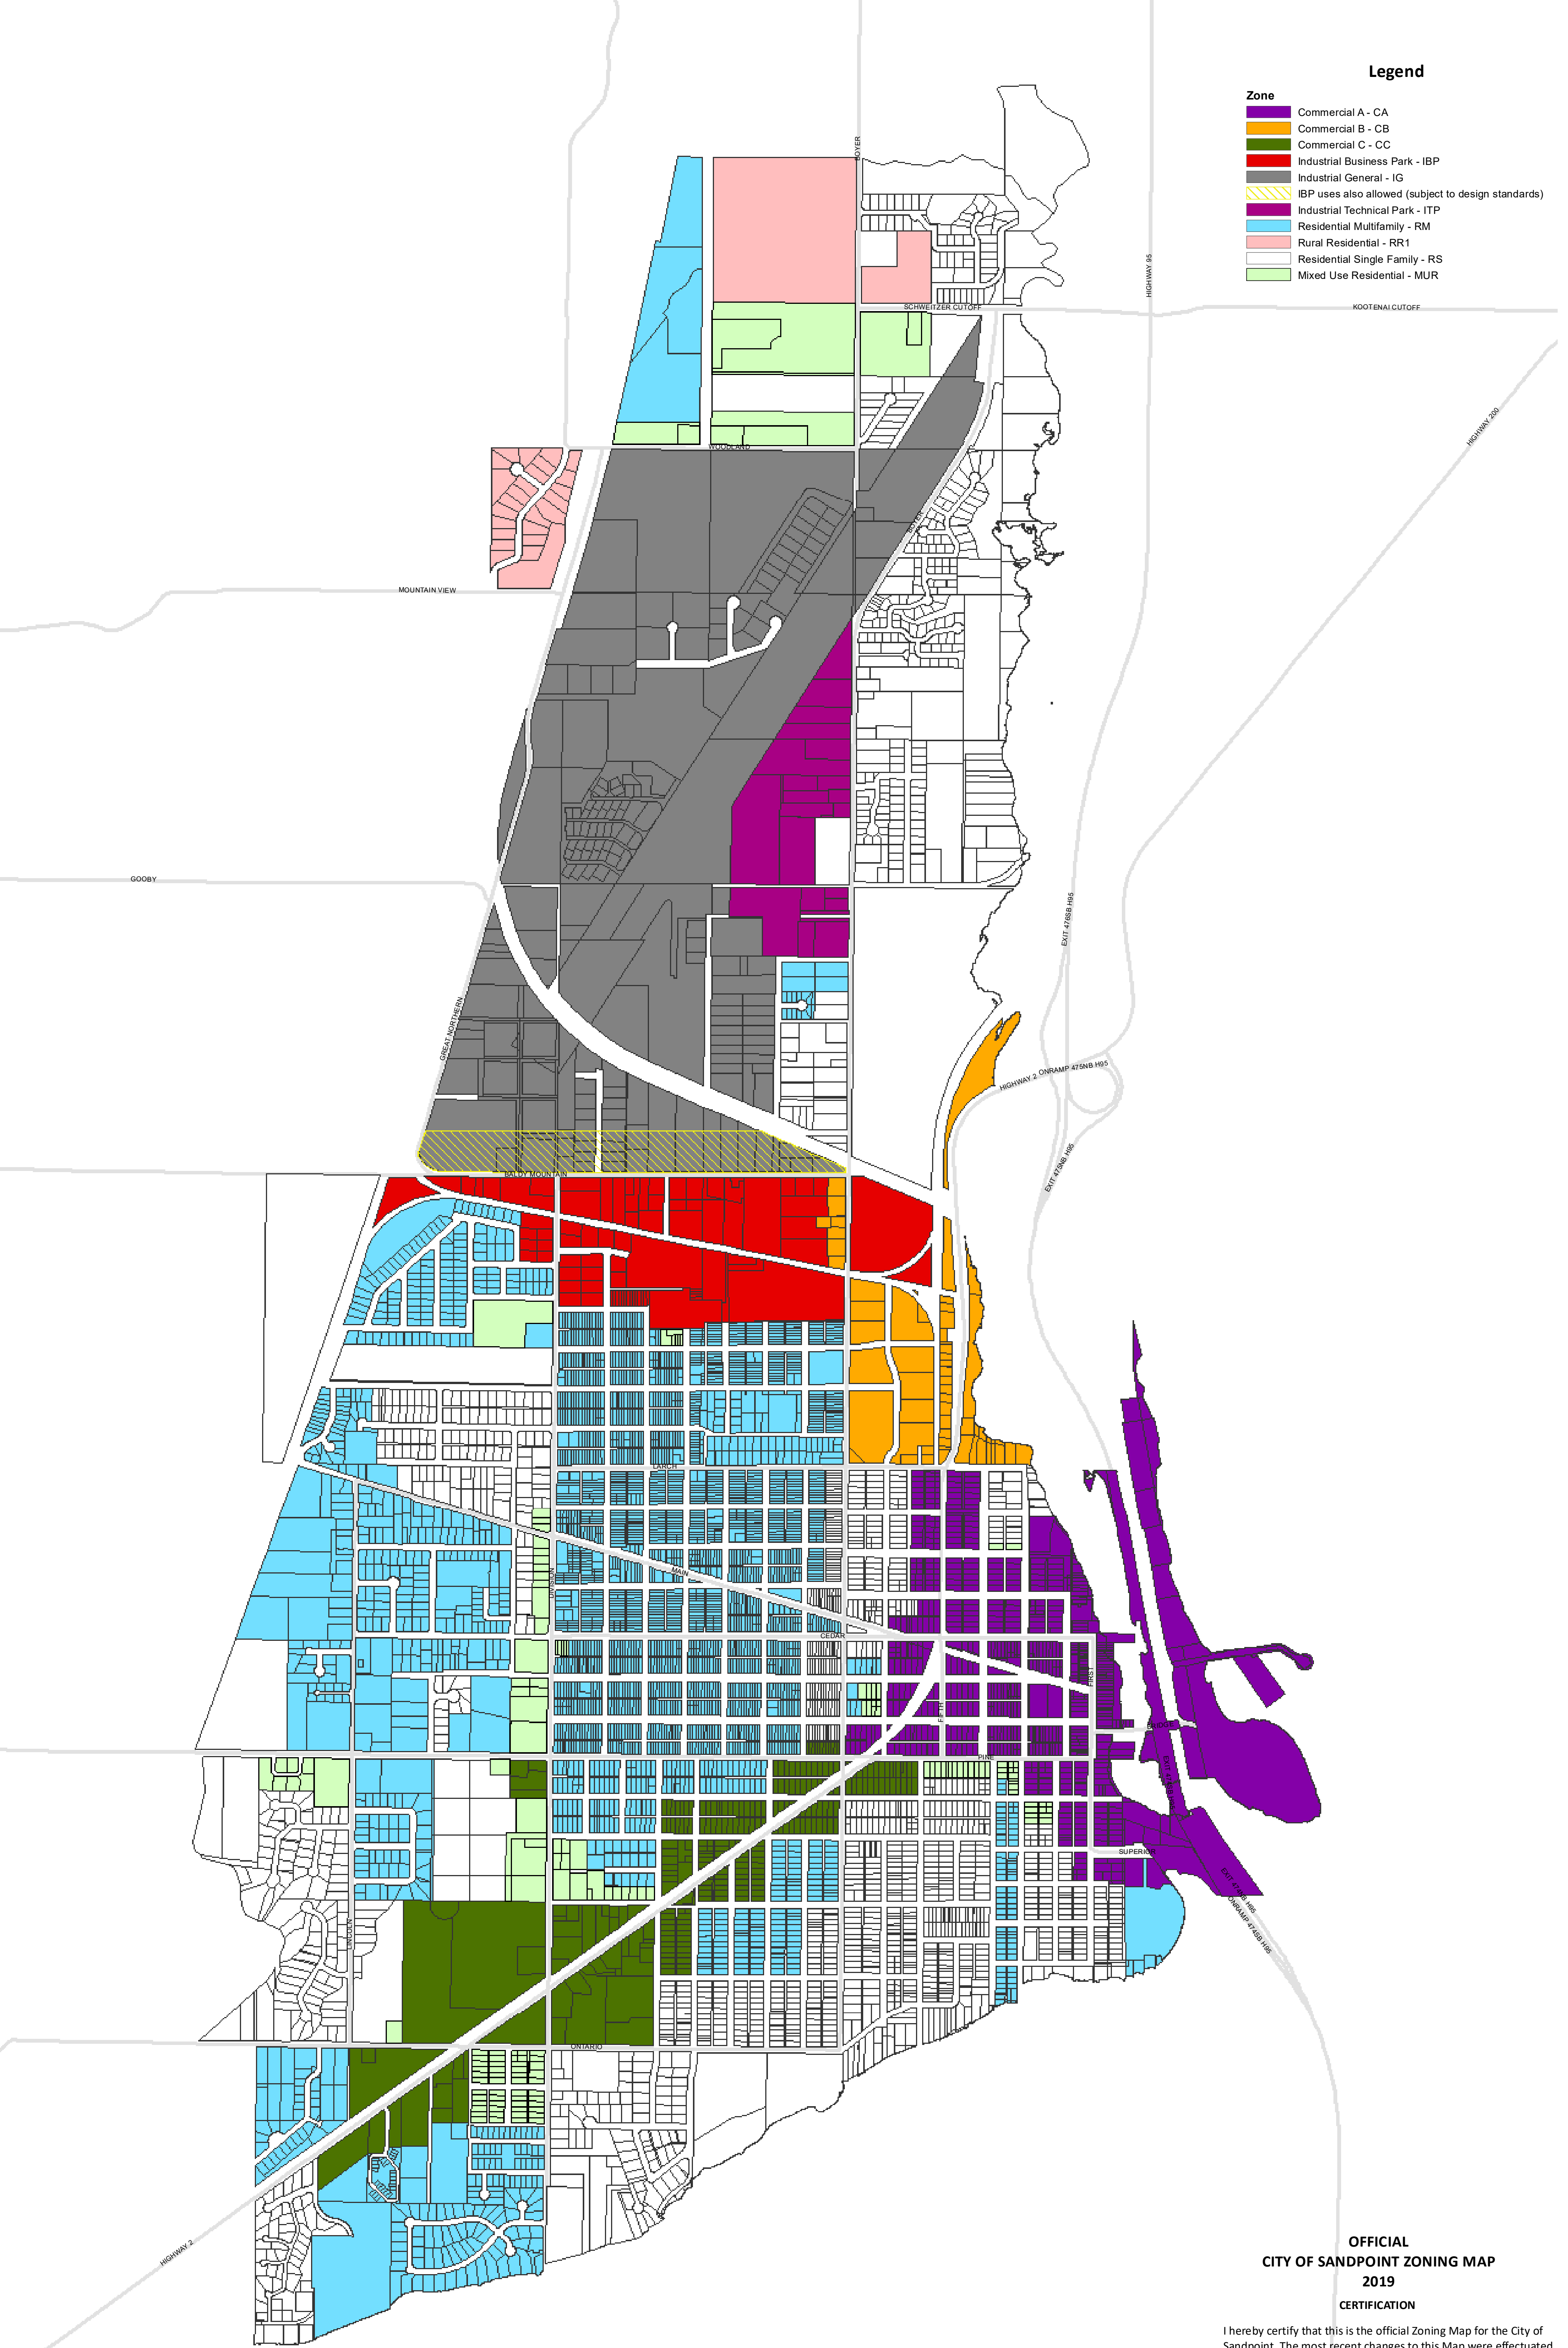

Legend

- Zone**
- Commercial A - CA
 - Commercial B - CB
 - Commercial C - CC
 - Industrial Business Park - IBP
 - Industrial General - IG
 - IBP uses also allowed (subject to design standards)
 - Industrial Technical Park - ITP
 - Residential Multifamily - RM
 - Rural Residential - RR1
 - Residential Single Family - RS
 - Mixed Use Residential - MUR

**OFFICIAL
CITY OF SANDPOINT ZONING MAP
2019
CERTIFICATION**

I hereby certify that this is the official Zoning Map for the City of Sandpoint. The most recent changes to this Map were effectuated by City of Sandpoint Ordinance Nos. 1362, 1363, and 1367.